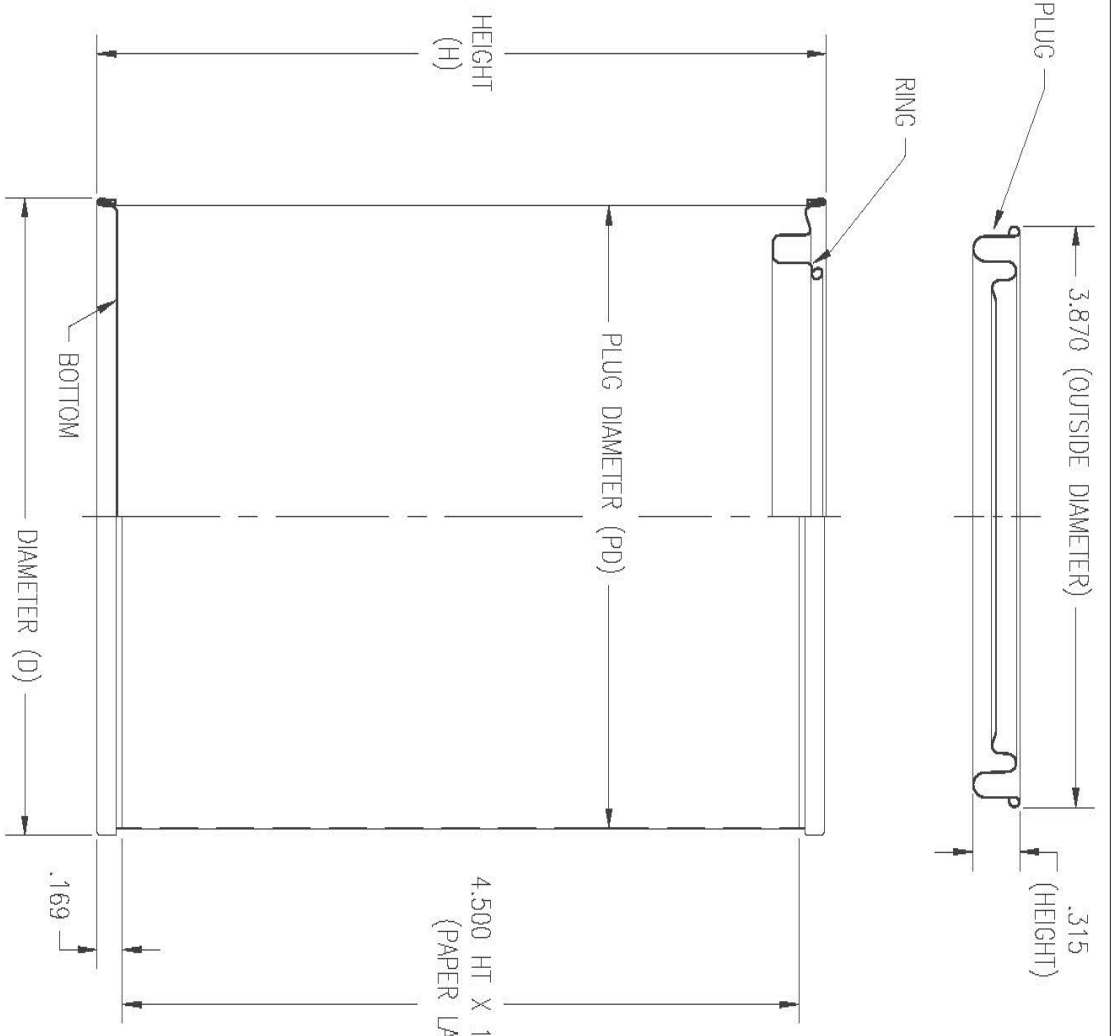

Represented by

ILLING[™]
P A C K A G I N G

Product Specification Sheet

Illing Part#

1004H

1 QUART (32 OZ) TIN CAN UNLINED DT

Part #: 1004H

Size:	1 Quart (32 OZ)
Color:	- - -
Material:	Tin
Style:	Tin Can
Additional Info:	Unlined, Double Tight
Case Pack:	1,296 each
Pallet Pack:	1,296 each

REFERENCE DIMENSIONS			
CAN	D	PD	H
404 X 414	4.240	4.139	4.850

DRAWN BY:	SCALE:	REV. BY:	NO.	DATE:	REVISION DESCRIPTION:
J.Zawda	N/A				
CHECKED BY:	DATE:				
	12-06-11				

APPROVED BY: [Signature]

THIS DRAWING AND ALL INFORMATION HEREIN CONTAINED IS THE EXCLUSIVE PROPRIETARY PROPERTY OF THE MANUFACTURER OR ITS SUBSIDIARIES, AND IS TO BE RETAINED IN CONFIDENCE. IT IS NOT TO BE DUPLICATED, OR TO BE USED FOR ANY PURPOSE OTHER THAN WHAT IT WAS DISCLOSED, AND IS TO BE RETURNED TO THE MANUFACTURER ON DEMAND.

LOCATION: CHGO, FTNA, HOME

SUPERCEDES:

MATERIAL: PRODUCT DRAWING 404 X 414 QUART PAINT CAN

PRINT NO.: PD404-1-006

REV.: