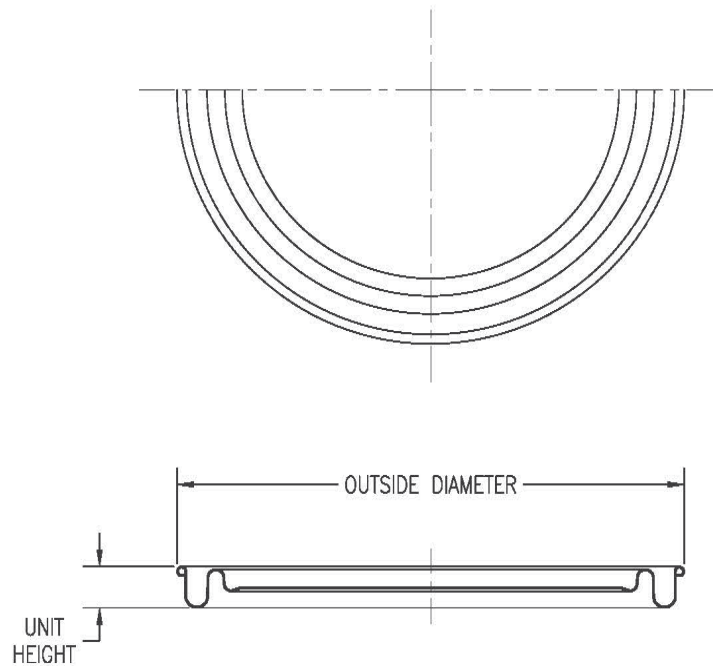

## 1 QUART (32 OZ) TIN PLUG UNLINED DT

**Part #: 1004AC**

Size:	1 Quart (32 OZ)
Color:	- - -
Material:	Tin
Style:	Tin Plug
Additional Info:	Unlined, Double Tight
Case Pack:	600 each
Pallet Pack:	36,000 each

Represented by

**ILLING**<sup>TM</sup>  
P A C K A G I N G

**Product Specification Sheet**

Illing Part#

1004AC

CAN SIZE		OUTSIDE DIAMETER		UNIT HEIGHT					
ø404 QUART PLUG		3.870 ±.010		(.315)					
DRAWN BY:	SCALE	REV. BY	NO.	DATE	REVISION DESCRIPTION				
J.Zavala	~								
CHECKED BY:	DATE								
	11-30-11								
APPROVED BY:	THIS DRAWING AND ALL INFORMATION HEREIN CONTAINED HEREIN IS THE PROPERTY OF ILLING MANUFACTURE OR ITS SUBSIDIARIES, AND IS TO BE RETAINED IN CONFIDENCE. IT IS NOT TO BE DUPLICATED, OR TO BE USED FOR ANY PURPOSE OTHER THAN WHAT IT WAS DISCLOSED, AND IS TO BE RETURNED TO THE MANUFACTURE, ON DEMAND.				LOCATION	SUPERCEDES	MATERIAL	PRINT NO.	REV.
G.G					CHICAGO / YORK			PD404-1-003	

PRODUCT DRAWING  
QUART PLUG  
404 DIAMETER PAINT CAN