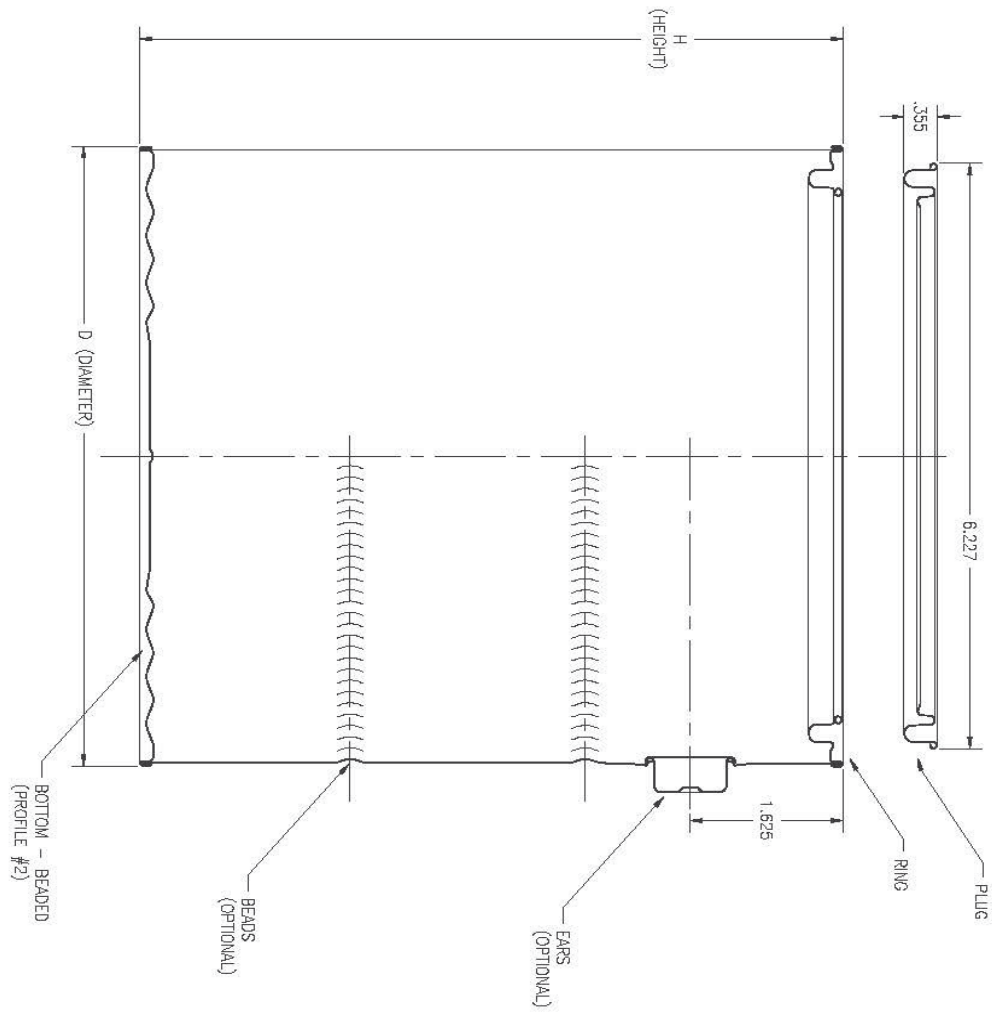

CAN	D	PD	H
610x708	6.600	6.500	7.480
610x710.5	6.600	6.500	7.656

DRAWN BY:	SCALE	REV. BY	NO.	DATE
J.Zavala	~			

CHECKED BY:	DATE	REVISION DESCRIPTION
	8-04-14	

PRODUCT DRAWING
WELDED SIDE SEAM
GALLON PAINT CAN W/ BEADED BOTTOM #2

OPTIONAL SIDE SEAM MATERIAL DATE NO. REV.