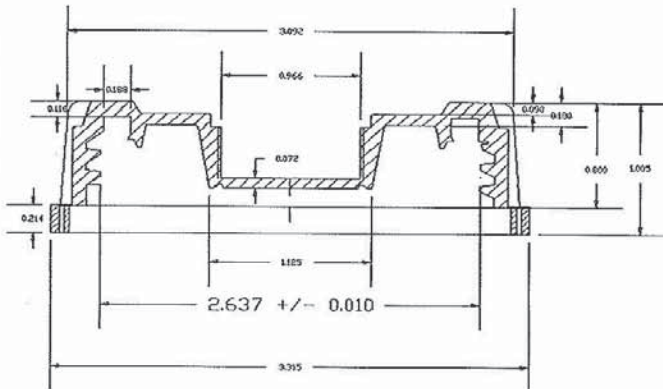

**BRANDT INDUSTRIES**

Specification Sheet

NAMPAC PART # :

VENDOR PART # : CAP7034NAT6TPIEPMTE

CONTACT

7

DESCRIPTION : 70MM 3/4 NATURAL CAP  
6TPI-EPDM -W / TAMPER EVIDENT

MATERIAL: 50100

ADDRESS:

**CAP**

**GASKET**

FLAT EPDM  
GASKET

**Packaging Instructions**

250 PIECES PER BOX  
USE PLASTIC BAGS  
18 BOXES PER SKID

Box spec. 16" X 16" X 14"