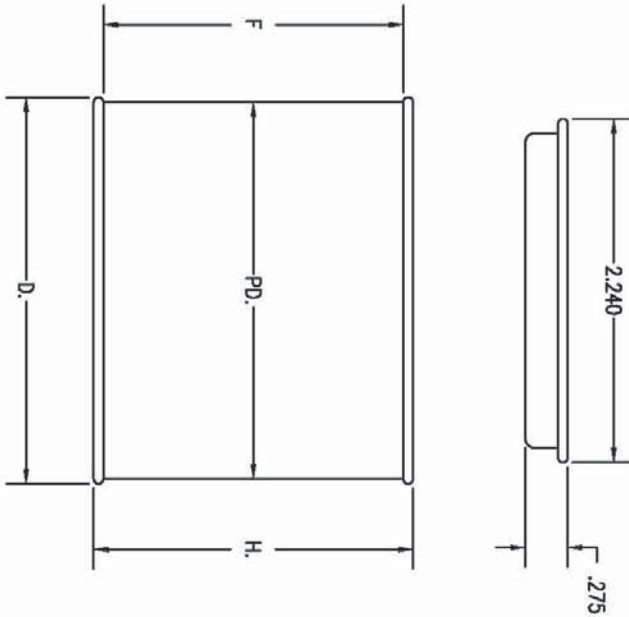

Represented by

ILLING[™]
P A C K A G I N G

Product Specification Sheet

Illing Part#

1032SET

1/4 PINT (4 OZ) TIN CAN & PLUG UNLDT NEW PROFILE

Part #: 1032SET

Size:	1/4 Pint (4 Ounces)
Color:	- - -
Material:	Tin
Style:	Tin Can & Plug
Additional Info:	Unlined, Double Tight
Case Pack:	360 each
Pallet Pack:	5,508 each

REFERENCE DIMENSIONS

CAN	D.	PD.	H.	F.
208 x 201	2.465	2.385	2.065	1.785
208 x 204	2.465	2.385	2.250	1.970

DRAWN BY:	SCALE	REV. BY	NO.	DATE	REVISION DESCRIPTION
CMS	~	WTB	D	12-11-98	CHANGED PLUG DIAMETER, 2.385 WAS 2.380, DIAMETER REDUCTION PROJECT
CHECKED BY:	DATE	CMS	E	06-03-99	ECR 14-99
WTB	02-23-98	DAG	F	4/9/2009	ADDED LABEL DIMENSIONS

LOCATION	SUPERSEDES	MATERIAL	PRINT NO.	REV.
		208 DIAMETER PAINT CANS	P10208-1-001	F

Braw Corporation
8807 Roberts Dr., Suite 250, Alhambra CA 90050

PRODUCT DRAWING
WELDED SIDE SEAM
208 DIAMETER PAINT CANS