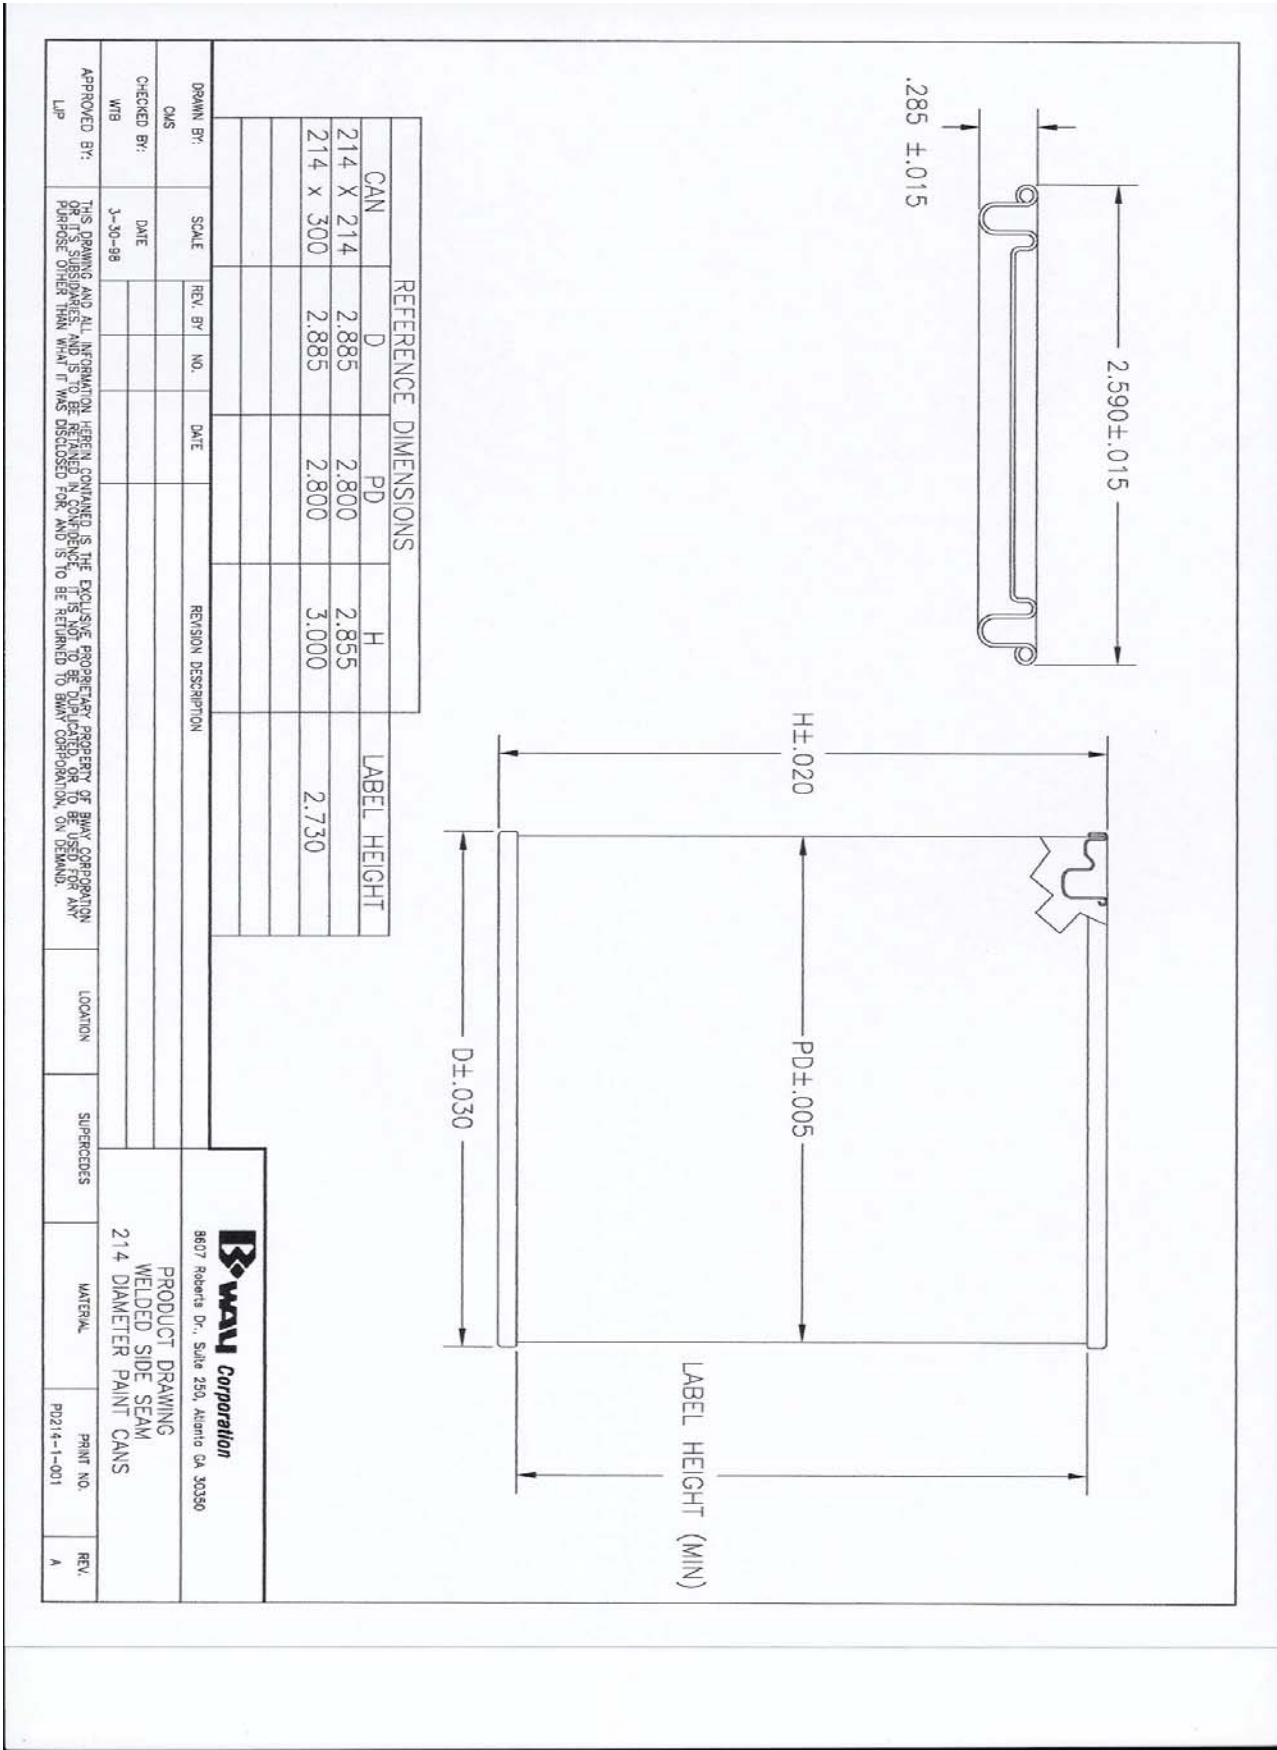

## Product Specification Sheet

Illing Part#

1016AC

# 1/2 PINT (8 OZ) TIN PLUG UNLINED DT

Part #: 1016AC

Size:	1/2 Pint (8 OZ)
Color:	- - -
Material:	Tin
Style:	Tin Plug
Additional Info:	Unlined, Double Tight
Case Pack:	910 each
Pallet Pack:	54,600 each

REFERENCE DIMENSIONS

CAN	D	PD	H	LABEL HEIGHT
214 X 214	2.885	2.800	2.855	
214 x 300	2.885	2.800	3.000	2.730

DRWN BY:	SCALE	REV. BY	NO.	DATE	REVISION DESCRIPTION
CMS					
CHECKED BY:	DATE				
WIB	3-30-98				

APPROVED BY: LJP

LOCATION	SUPERCEDES	MATERIAL	PRINT NO.	REV.
			PD214-1-001	A

**BMW Corporation**  
8607 Roberts Dr., Suite 250, Atlanta GA 30350  
PRODUCT DRAWING  
WELDED SIDE SEAM  
214 DIAMETER PAINT CANS