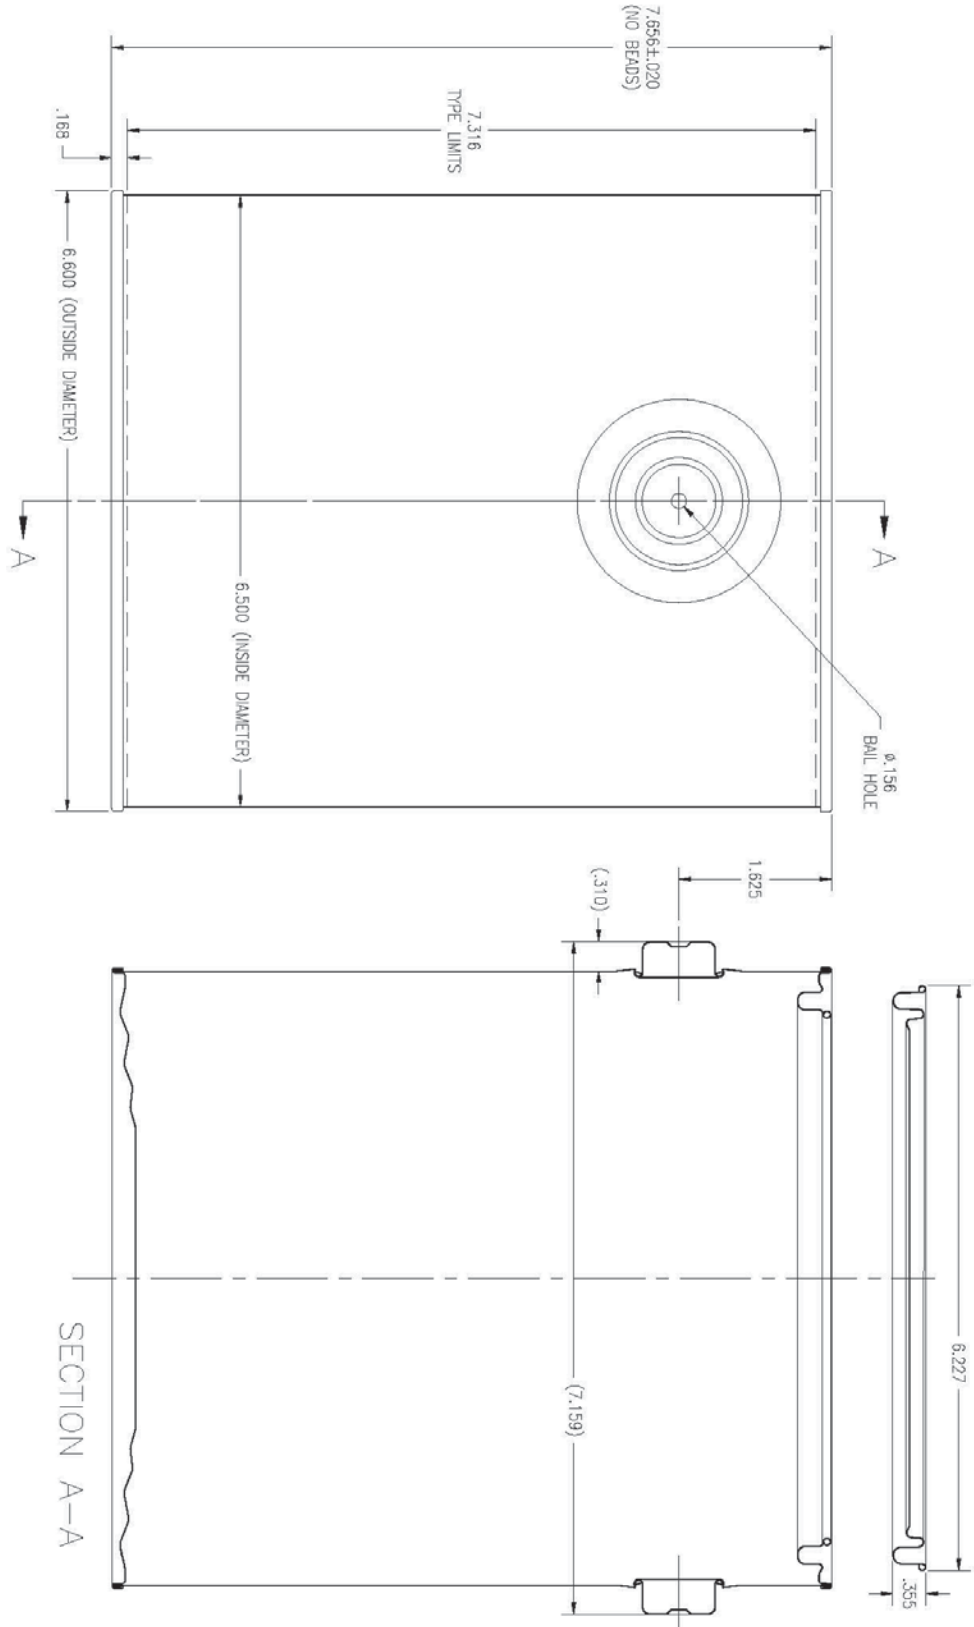

Represented by

ILLING[™]
P A C K A G I N G

Product Specification Sheet

Illing Part#

1001QC

1 GALLON TIN PLUG UNLINED QT

Part #: 1001QC

Size:	1 Gallon
Color:	- - -
Material:	Tin
Style:	Tin Plug
Additional Info:	Unlined, Quadruple Tight
Case Pack:	360 each
Pallet Pack:	7,200 each

APPROVED BY:	THIS DRAWING AND ALL INFORMATION HEREIN CONTAINED IS THE EXCLUSIVE PROPRIETARY PROPERTY OF BWAY CORPORATION OR ITS SUBSIDIARIES, AND IS TO BE KEPT IN CONFIDENCE. IT IS NOT TO BE DUPLICATED OR TO BE USED FOR ANY PURPOSE OTHER THAN THAT IT WAS DISCLOSED FOR, AND IS TO BE RETURNED TO BWAY CORPORATION, ON DEMAND.			LOCATION	SUPERCEDES	MATERIAL	PRINT NO.	REV.
DRAWN BY:	SCALE	REL. BY	NO.	DATE	REVISION DESCRIPTION			
JZweida	~							
CHECKED BY:	DATE							
	7-21-11							
 <p>8607 Roberts Dr., Suite 250, Atlanta GA 30350</p> <p>PRODUCT DRAWING 610 X 710.5 WELDED SIDE SEAM STRAIGHT SIDED with EARS PAINT CAN</p>								