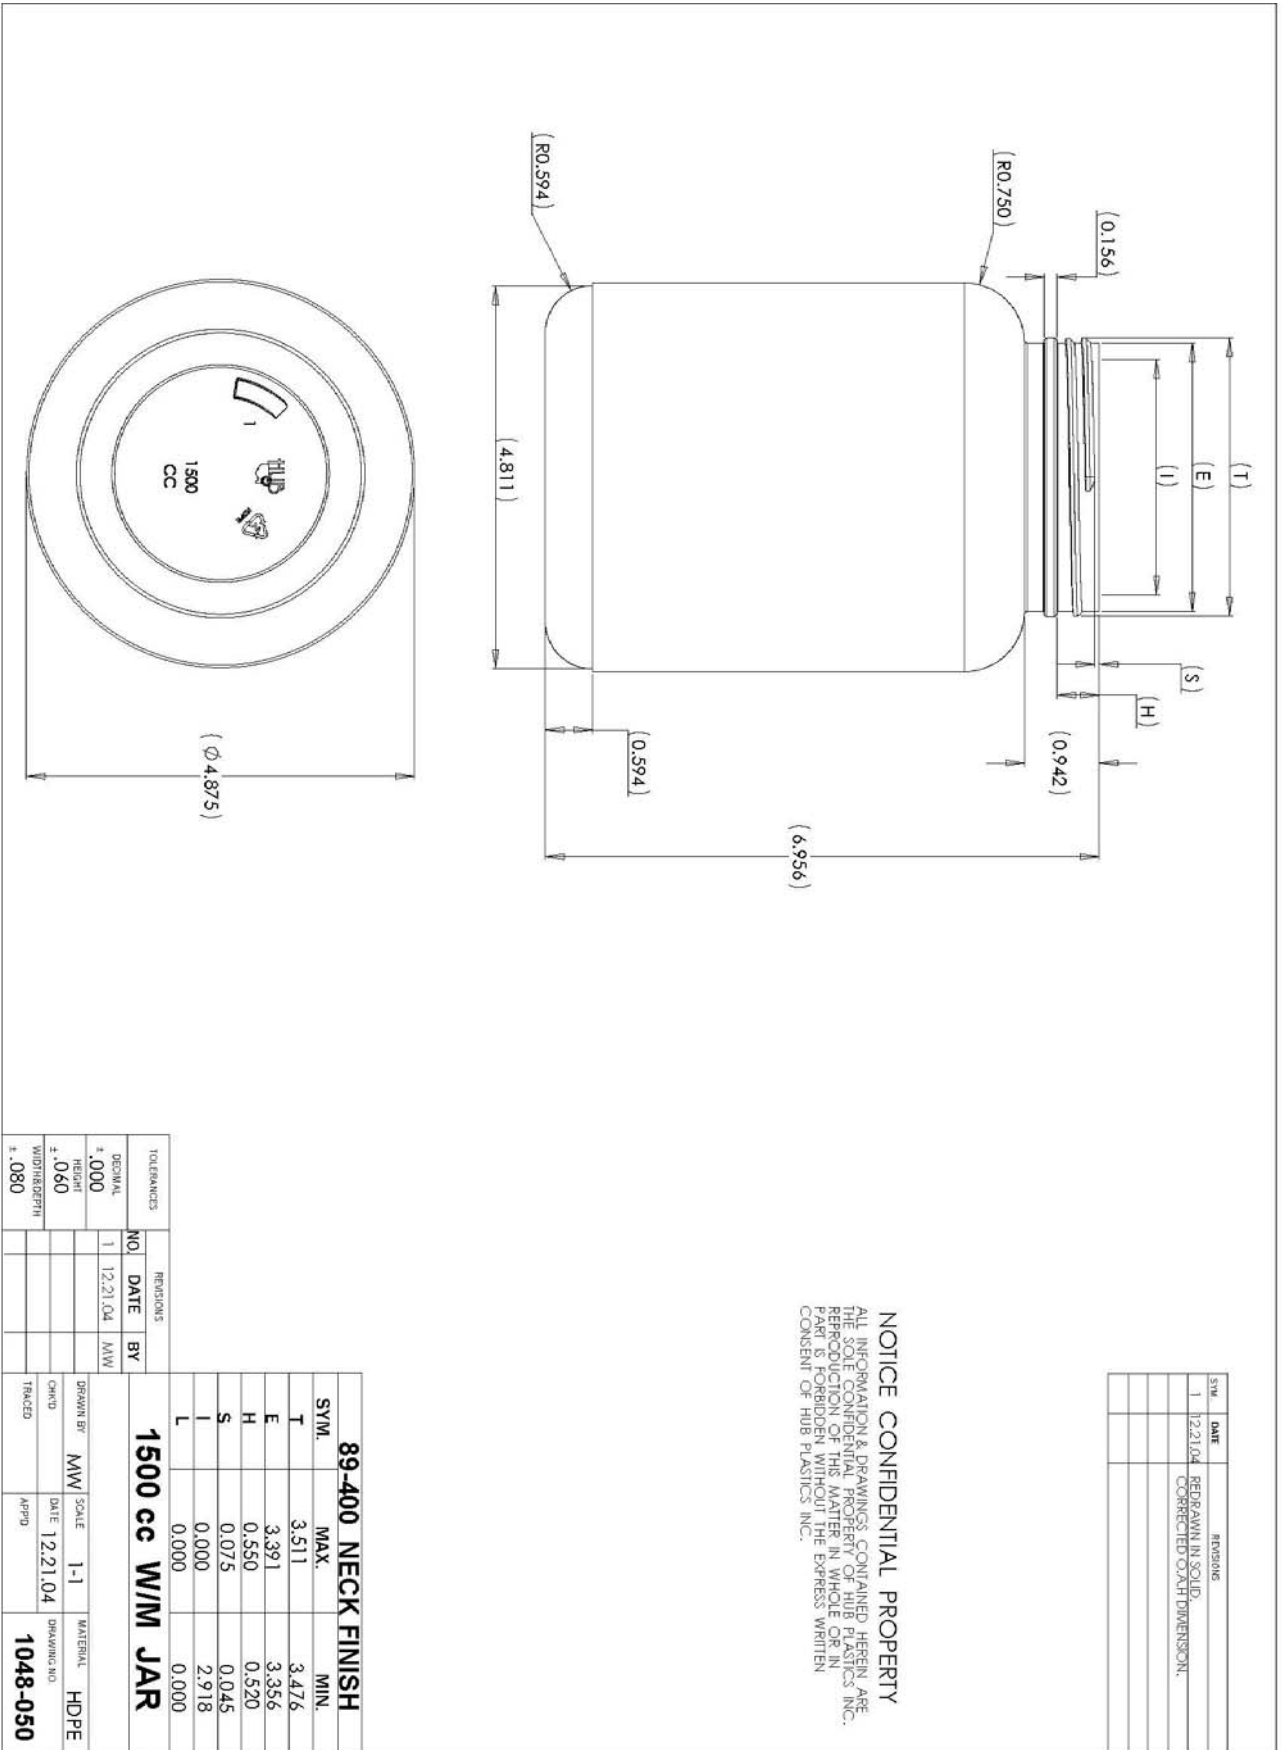

Represented by

ILLING[™]
P A C K A G I N G

Product Specification Sheet

Illing Part#

3495N

1500 CC NATURAL HDPE WIDE MOUTH BOTTLE 89-400 NECK

Part #: 3495N

Size:	1500 CC
Color:	Natural
Material:	HDPE
Style:	Wide Mouth Bottle
Additional Info:	89-400 Neck
Case Pack:	60 each
Pallet Pack:	720 each