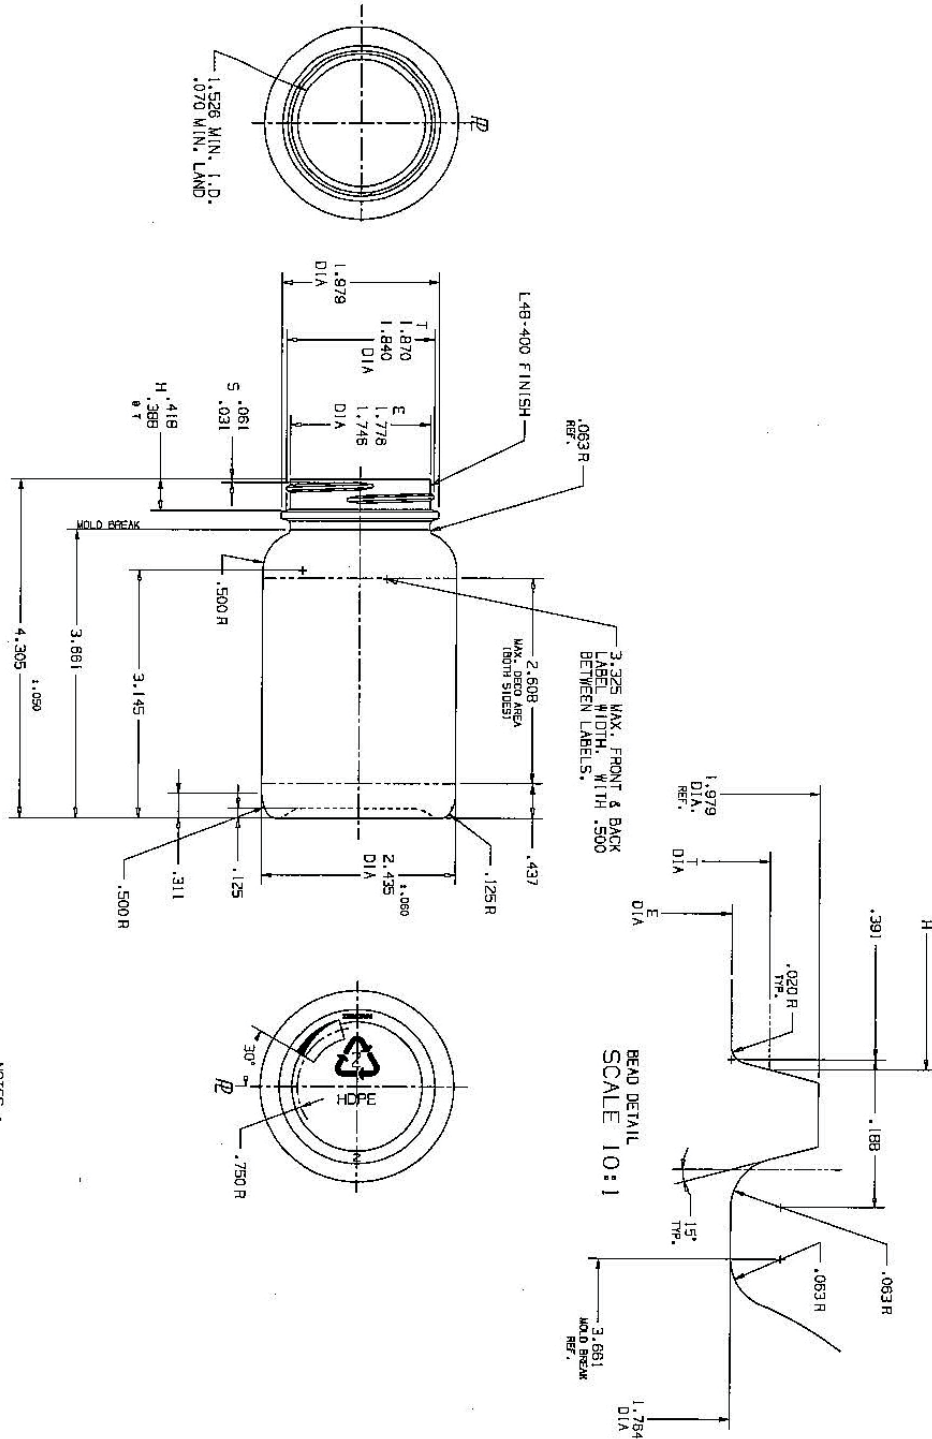

Represented by

ILLING[™]
P A C K A G I N G

Product Specification Sheet

Illing Part#

3564N

8 OZ NATURAL HDPE WIDE MOUTH BOTTLE 48-400 NECK

Part #: 3564N

Size:	8 Ounce
Color:	Natural
Material:	HDPE
Style:	Plastic Wide Mouth Bottle
Additional Info:	48-400 Neck
Case Pack:	250 each
Pallet Pack:	4,500 each

J	UPDATED TO SILGAN STOS	2/28/12	KENT
H	REDRAWN TO SILGAN STOS	1/17/12	CAS
LTR	DESCRIPTION	DATE	APPROVED
REVISIONS			

- NOTES :
- OVERFLOW CAPACITY : 8.25 ± .24 FL.OZ.
1273.5 ± 7.0 CC'S.1
 - WEIGHT : 19.0 ± 1.0 GRAMS
 - T, E & I.D. ARE AN AVERAGE OF TWO MEASUREMENTS TAKEN 90° APART.

CONVERSIONS SHOWN ARE
 AS MOLDED AFTER TREAT
 AFTER TREAT
 A DEED

THIS DRAWING HAS BEEN REVIEWED BY
 SILGAN PLASTICS FOR CONFORMANCE WITH
 SECTION OF THE ASTM D 1505. THIS DRAWING
 NOT BE OPENED OR JUDGED BY OTHERS
 WITHOUT OUR PRIOR WRITTEN CONSENT.

DESIGNED BY	RS	DATE	1/17/12	DESCRIPTION	SILGAN PLASTICS
DRAWN BY	RS	DATE	1/17/12	DESCRIPTION	8 FL. OZ. W/M ROUND
CHECKED BY	RS	DATE	1/17/12	DESCRIPTION	
APPROVED BY	RS	DATE	1/17/12	DESCRIPTION	
SCALE	1:1				
DRAWING NO.	MC-9-6224B-J				