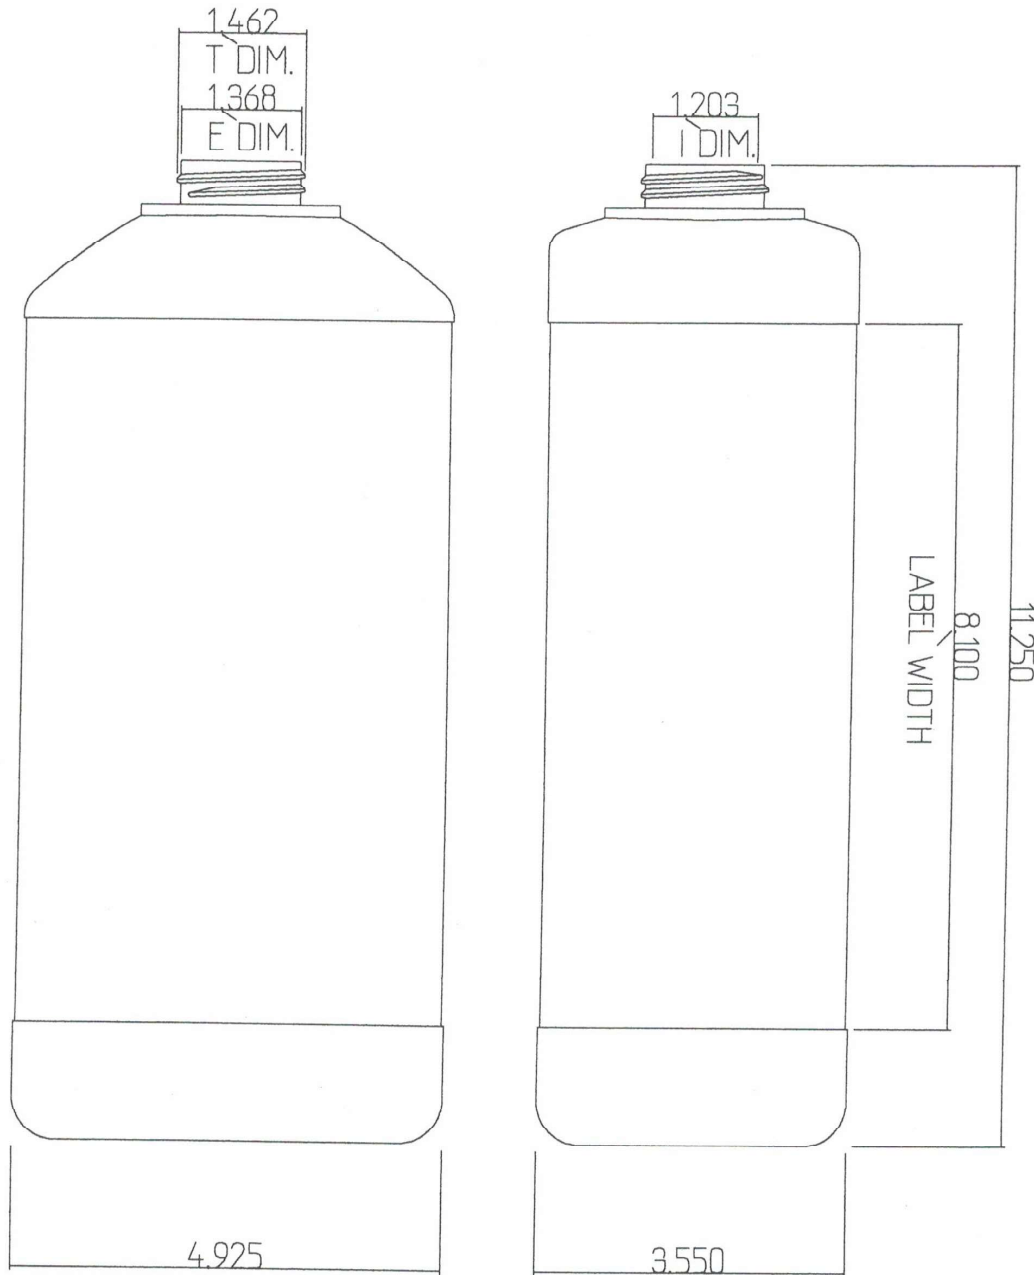

2500ML 38-400 NAT SQUARE

Part #: 3493

Size:	2500mL
Color:	Natural
Material:	
Style:	Square
Additional Info:	
Case Pack:	60/CTN
Pallet Pack:	

Represented by

ILLINGTM
P A C K A G I N G

Product Specification Sheet

Illing Part#

3493

Quality Service Products

PART NUMBER:-----S250038

CAPACITY:-----84.535oz./2500ml.

FINISH:-----38mm./400 (SPI STANDARDS)

WEIGHT:-----120-130g.