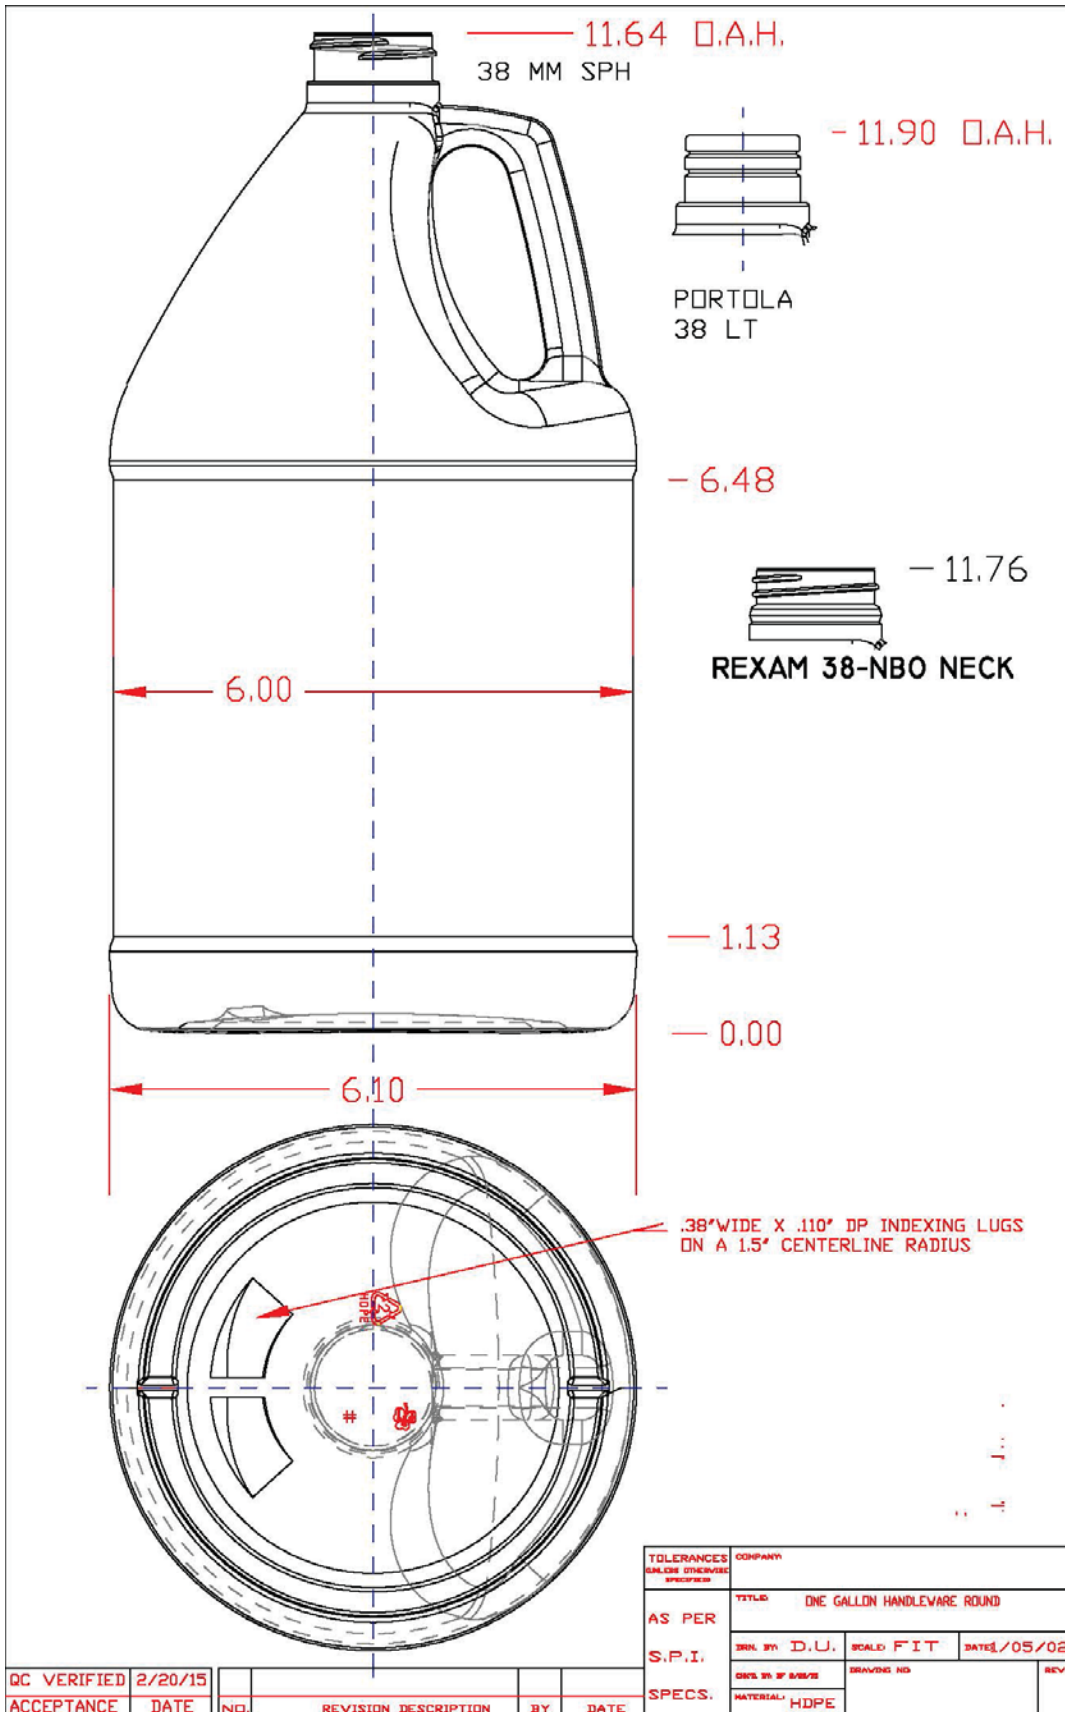

Represented by

**ILLING**<sup>TM</sup>  
P A C K A G I N G

**Product Specification Sheet**

Illing Part#

3454W

## **4 X 1 GALLON BLUE WHITE HDPE ROUND BOTTLE 38-400 IN CARTON**

**Part #: 3454W**

Size:	1 Gallon
Color:	Blue White
Material:	HDPE
Style:	Plastic Round Bottle
Additional Info:	38-400, 4 X 1 Carton
Case Pack:	4 each
Pallet Pack:	192 each