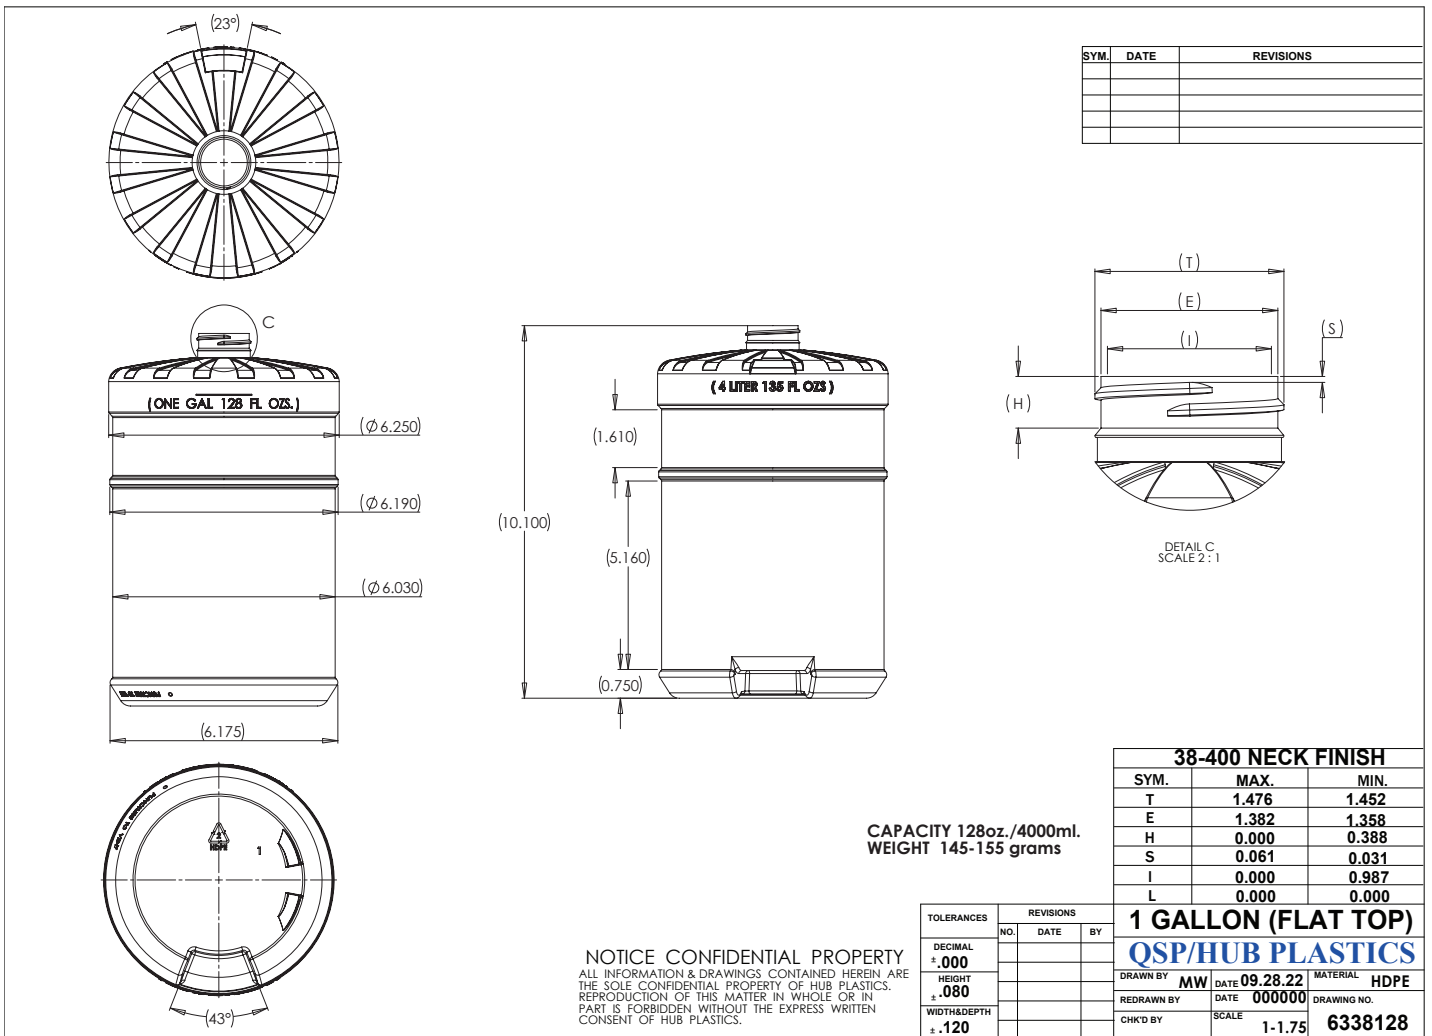

# Product Specification Sheet

Illing Part#

3450WFTG

SYM.	DATE	REVISIONS

CAPACITY 128oz./4000ml.  
WEIGHT 145-155 grams

38-400 NECK FINISH		
SYM.	MAX.	MIN.
T	1.476	1.452
E	1.382	1.358
H	0.000	0.388
S	0.061	0.031
I	0.000	0.987
L	0.000	0.000

TOLERANCES	REVISIONS		
	NO.	DATE	BY
DECIMAL ±.000			
HEIGHT ±.080			
WIDTH&DEPTH ±.120			

1 GALLON (FLAT TOP)			
QSP/HUB PLASTICS			
DRAWN BY	MW	DATE 09.28.22	MATERIAL HDPE
REDRAWN BY		DATE 000000	DRAWING NO.
CHK'D BY		SCALE 1-1.75	6338128