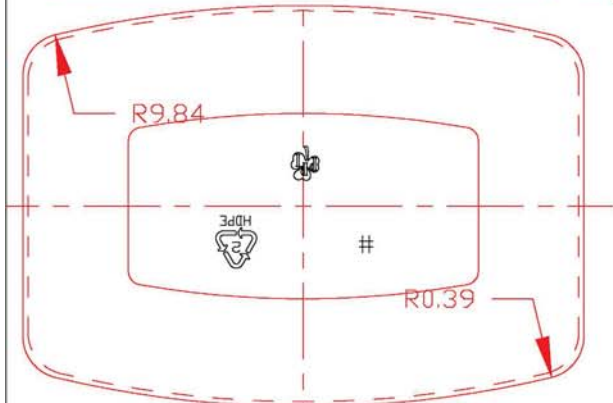

Represented by

ILLING[™]
P A C K A G I N G

Product Specification Sheet

Illing Part#

3470E

2 LITER NATURAL HDPE 25%PCR F-STYLE BTL 38MM

Part #: 3470E

Size:	2 Liter
Color:	Natural
Material:	HDPE - 25%PCR
Style:	Plastic F-Style Bottle
Additional Info:	38MM
Case Pack:	91 each
Pallet Pack:	455 each

Represented by

ILLINGTM
P A C K A G I N G

Product Specification Sheet

Illing Part#

3470E

TOLERANCES (UNLESS OTHERWISE SPECIFIED)	COMPANY: PATRICK PRODUCTS, INC.		
AS PER	TITLE: 2 LITER "F" STYLE 38 mm SPH		
S.P.I.	DRN. BY: D.U.	SCALE: FULL	DATE: 12/26/01
SPECS.	CHK'D. BY:	DRAWING NO.:	REV.:
	MATERIAL: HDPE		