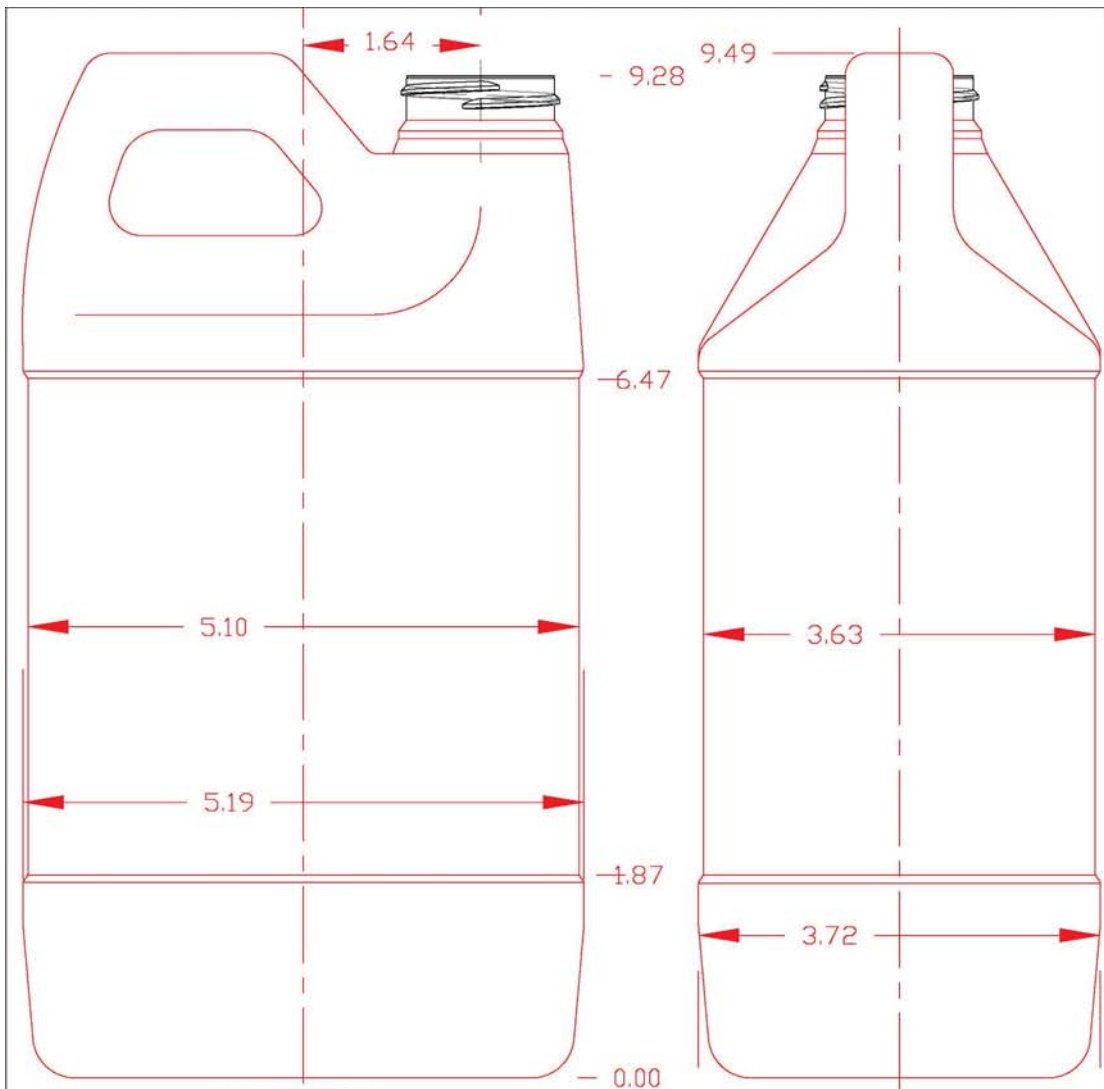

Represented by

ILLING[™]
P A C K A G I N G

Product Specification Sheet

Illing Part#

3470E

2 LITER NATURAL HDPE 25%PCR F-STYLE BTL 38MM

Part #: 3470E

Size:	2 Liter
Color:	Natural
Material:	HDPE - 25%PCR
Style:	Plastic F-Style Bottle
Additional Info:	38MM
Case Pack:	91 each
Pallet Pack:	455 each

Represented by

ILLINGTM
P A C K A G I N G

Product Specification Sheet

Illing Part#

3470E

TOLERANCES (UNLESS OTHERWISE SPECIFIED)	COMPANY: PATRICK PRODUCTS, INC.		
AS PER	TITLE: 2 LITER "F" STYLE 38 mm SPH		
S.P.I.	DRN. BY: D.U.	SCALE: FULL	DATE: 12/26/01
SPECS.	CHK'D. BY:	DRAWING NO.:	REV.:
	MATERIAL: HDPE		